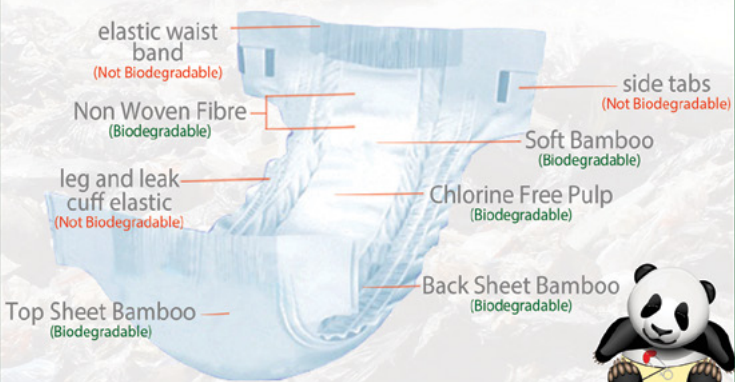

Breaksdown in 2 YEARS VS 500 YEARS

Luv me Panda ECO Nappies Biodegradability

PLEASE NOTE there is no biodegradable disposable nappies that are 100% biodegradable.

Luv me Panda **ECO** Disposable Nappies are 85% biodegradable & we are working on soon being able to offer you our **Panda's** by **Luvme** as 100% biodegradable.

Luv me Products meet Standards and you can view these Certifications on their website www.luvmewholesale.com

Biodegradability Tests have also been performed with accompanying reports

DEFINITIONS

Biodegradability – this is a process where the material breaks down into smaller and smaller particles and re-integrates into the environment. It is not claiming that the material will be absorbed or adsorbed into soil nutrients. The process of breaking down the material is through sunlight (UV rays breaking the chemical bonds in the plastic material) and temperature/ environmental changes (humidity – moisture, heat and ice, weathering, etc.)

Made from: Bamboo
 Pack Size: 36 Nappies per Pack
 Nappy Features:

- Bamboo better for bubs with sensitive skin
- Bamboo is 3 times more absorbent than cotton
- Biodegradable better for our Earth
- Super soft like cloth
- No nasty chemicals making it better for bubs with skin allergies
- Chlorine Free Pulp

Cloth Nappy Features:

- Durable Long Lasting
- No pins/ plastic covers
- PUL waterproof outer layer
- One Size, newborn to toddler
- Comfortable elastic around legs
- Soft Bamboo lining & insert
- Slim fitting
- Cream / Off White Colour